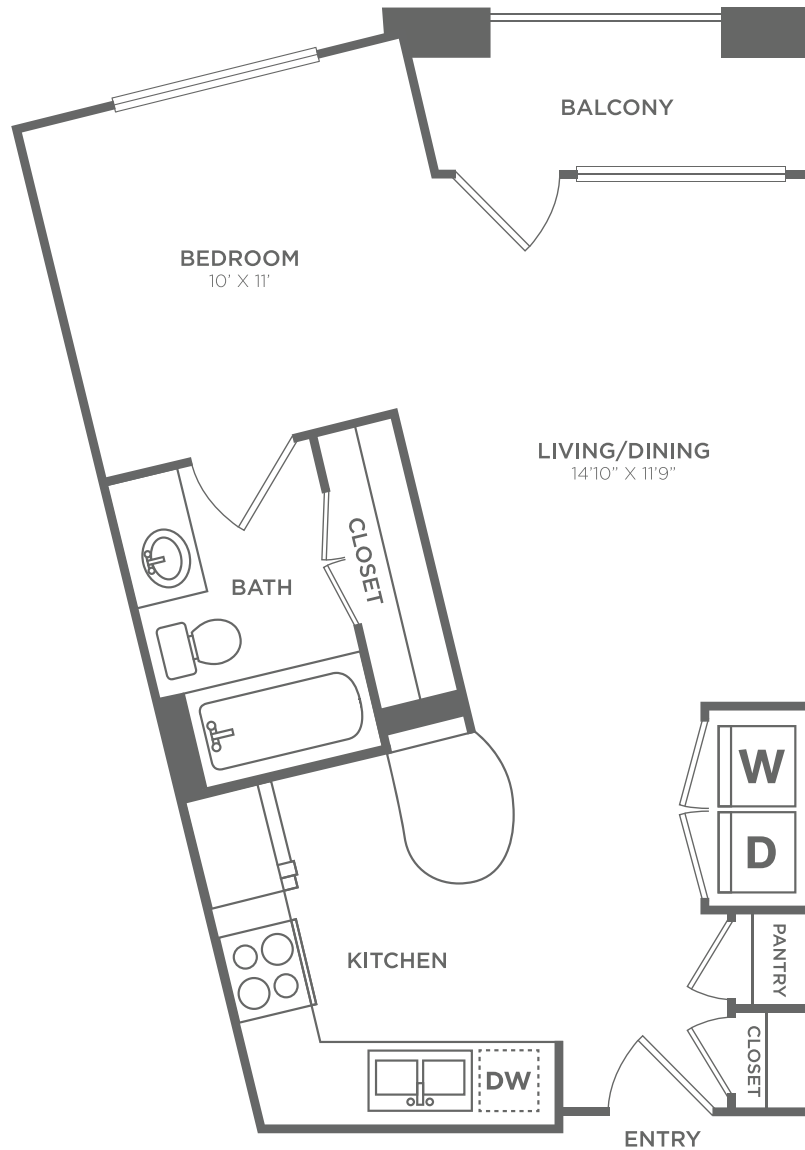

ALLEGRO

2E2 0-1
STUDIO / 1 BATH / 565 SQ. FT.

15750 SPECTRUM DR | ADDISON, TX 75001
972-759-9444 | Allegro@greystar.com | AllegroAddison.com

*Floorplans are artist's rendering. All dimensions are approximate. Actual product and specifications may vary in dimension or detail.
Not all features are available in every apartment. Prices and availability are subject to change. Please see a representative for details.*